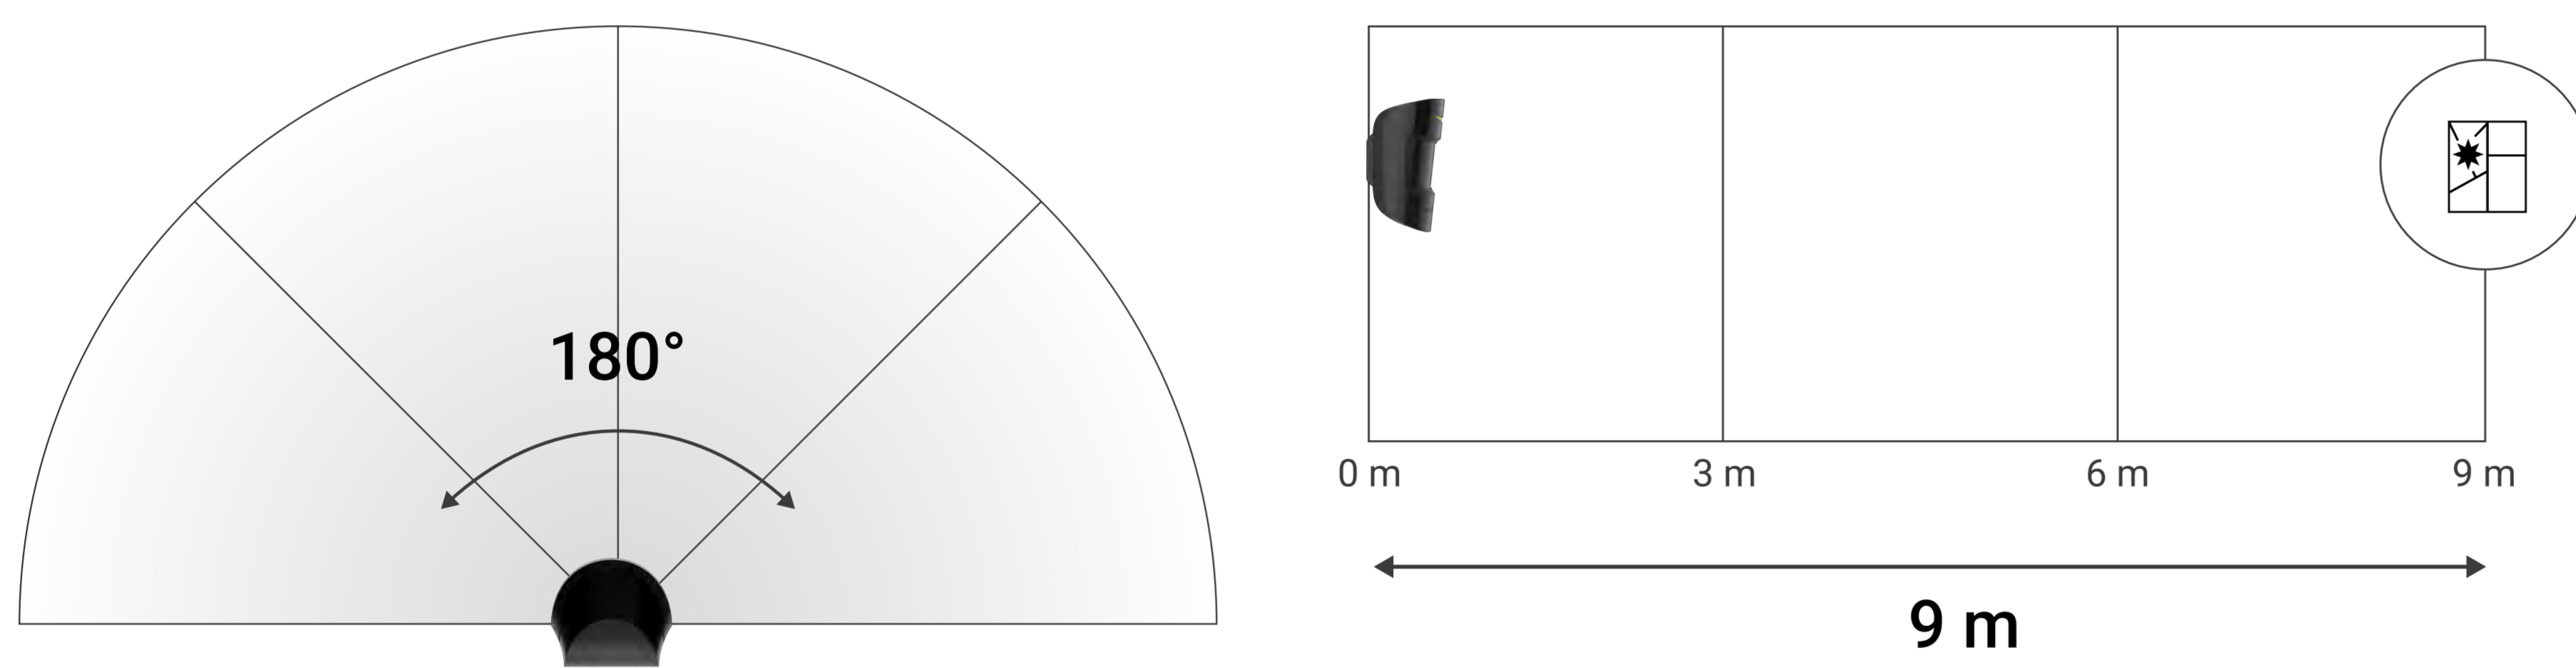

Baseline product line

CombiProtect Jeweller

Wireless motion and glass break detector

Motion detection

- SmartDetect algorithm to prevent false alarms
- Temperature compensation
- Pet immunity

Glass break detection